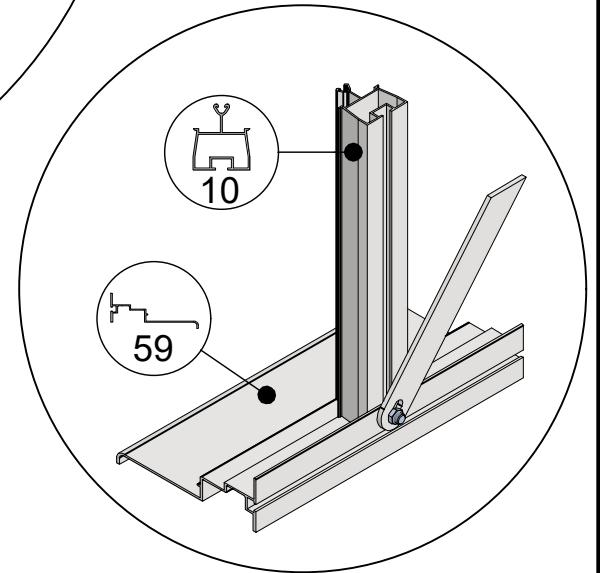

 = M6x12

 = M6x12

10

Euro-Muurserre > 6,04

 = M6x12 (4x)

 = M6x12

 = M6x12

 = M6x12

 = M6x12

 = M6x12

 = M6x12

 = 8x40  = M5x60

 = 8x40  = M5x60

Ø = 8mm 

 = 4,8x16

Ø = 4mm 

 = M6x12

 = M6x12

 = M6x16
 = M6x12

Poly

= 4,8x16

= M6x12

 = M6x10

Glass Dimensions Nv Euro-serre Muurserre special on wall 3,07m 11° GlassH: 1650 Wall H : 430