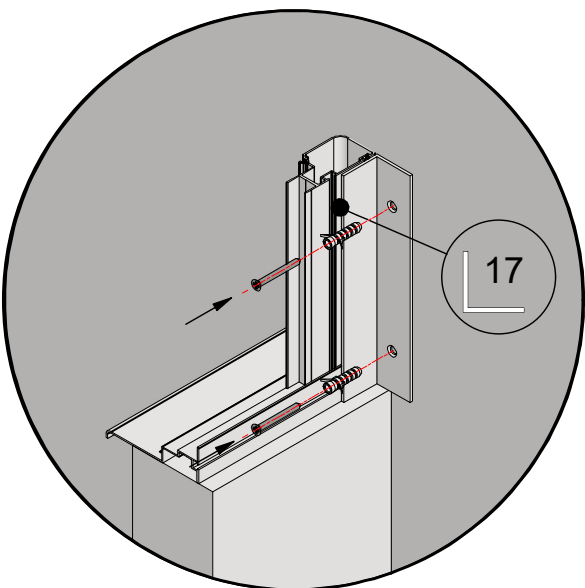

 = M6x12

 = M6x12

 = M6x12

 = 8x40  = M5x60

 = 8x40  = M5x60

Ø = 8mm 

 = 4,8x16

Ø = 4mm 

 = M6x12

 = M6x12

 = M6x16
 = M6x12

Poly

= 4,8x16

= M6x12

 = M6x10

Glass Dimensions Nv Euro-serre Muurserre special on wall 3,07m 11° GlassH: 1650 Wall H : 430