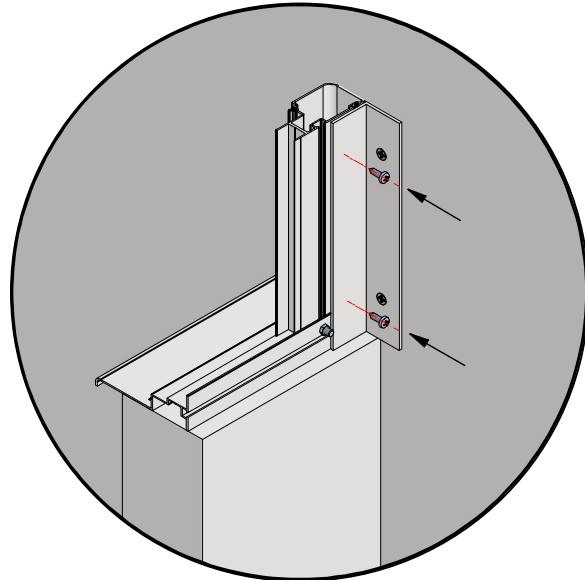

 = M6x12

 = M6x12

 = M6x12

 = 8x40  = M5x60

 = 8x40  = M5x60

Ø = 8mm 

 = 4,8x16

Ø = 4mm 

 = M6x12

 = M6x12

 = M6x16
 = M6x12

Poly

= 4,8x16

= M6x12

 = M6x10

Glass Dimensions Nv Euro-serre Muurserre special on wall 3,07m 11° GlassH: 1650 Wall H : 430