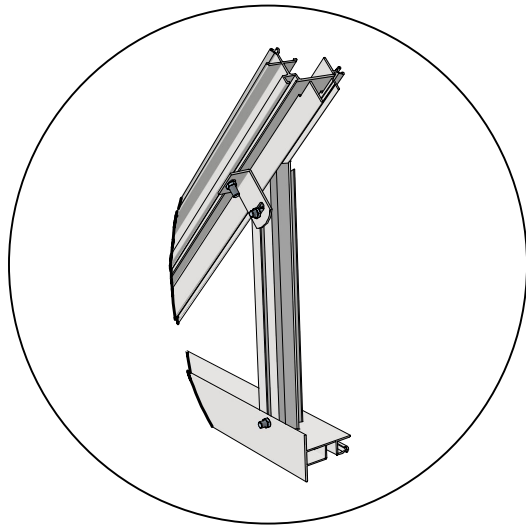

 = M6x12

 = M6x12

 = M6x12

 = 8x40  = M5x60

 = 8x40  = M5x60

Ø = 8mm 

 = 4,8x16

Ø = 4mm 

 = M6x12

 = M6x12

 = M6x16
 = M6x12

Poly

= 4,8x16

= M6x12

 = M6x10

Glass Dimensions Nv Euro-serre Muurserre special on wall 3,07m 11° GlassH: 1650 Wall H : 430