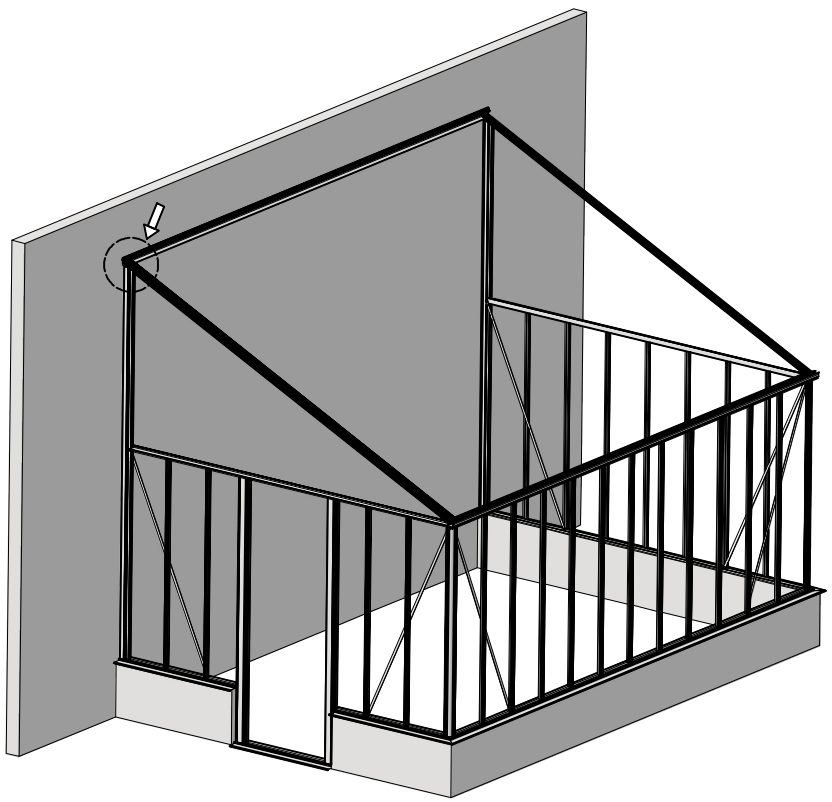

 = M6x12

 = M6x12

 = M6x12

 = 8x40  = M5x60

 = 8x40  = M5x60

Ø = 8mm 

 = 4,8x16

Ø = 4mm 

 = M6x12

 = M6x12

 = M6x16
 = M6x12

Poly

= 4,8x16

= M6x12

 = M6x10

Glass Dimensions Nv Euro-serre Muurserre special on wall 3,07m 11° GlassH: 1650 Wall H : 430

Glass Size 730mm	Sides			Size Lenght x Wide			Roof	Size Lenght x Wide			m ²	m ²
	1650 x 360	1650 x 290	1615 x 730	3073 x 360	2233 x 360	825 x 730						
Muurserre special on wall 3,07m x 3,09m	20	2	1	6	2	1					14,0	8,8
Muurserre special on wall 3,07m x 3,80m	22	2	1	6	4	2					15,2	11,1
Muurserre special on wall 3,07m x 4,57m	24	2	1	8	4	2					16,4	13,3
Muurserre special on wall 3,07m x 5,30m	26	2	1	8	6	3					17,6	15,5
Muurserre special on wall 3,07m x 6,04m	28	2	1	10	6	3					18,8	17,7
Muurserre special on wall 3,07m x 6,77m	30	2	1	12	6	3					20,0	19,9
Muurserre special on wall 3,07m x 7,53m	32	2	1	12	8	4					21,1	22,1
Muurserre special on wall 3,07m x 8,30m	34	2	1	14	8	4					22,3	24,3