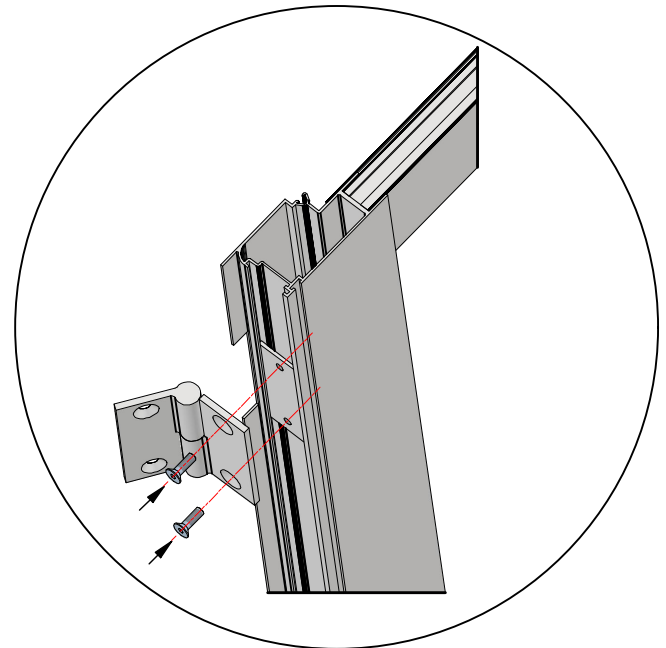

 = M6x12

 = M6x12

 = M6x16
 = M6x12

Poly

= 4,8x16

= M6x12

 = M6x10

Glass Dimensions Nv Euro-serre Muurserre special on wall 3,07m 11° GlassH: 1650 Wall H : 430