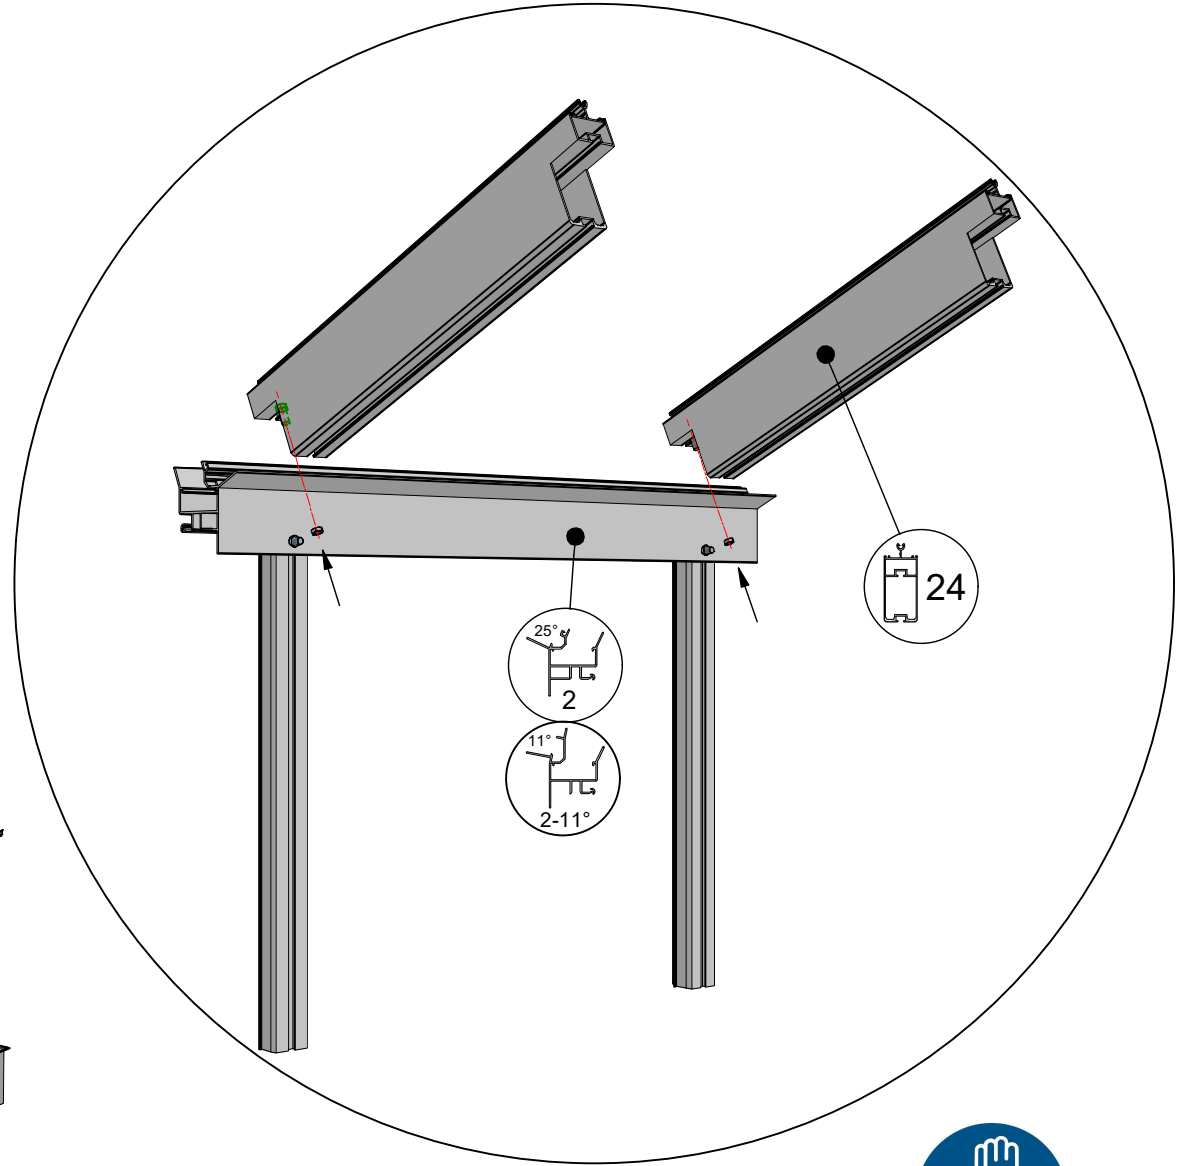

 = M6x12

 = M6x12

 = M6x12

 = 8x40  = M5x60

 = 8x40  = M5x60

Ø = 8mm 

 = 4,8x16

Ø = 4mm 

 = M6x12

 = M6x12

 = M6x16
 = M6x12

Poly

= 4,8x16

= M6x12

 = M6x10

Glass Dimensions Nv Euro-serre Muurserre special on wall 3,07m 11° GlassH: 1650 Wall H : 430