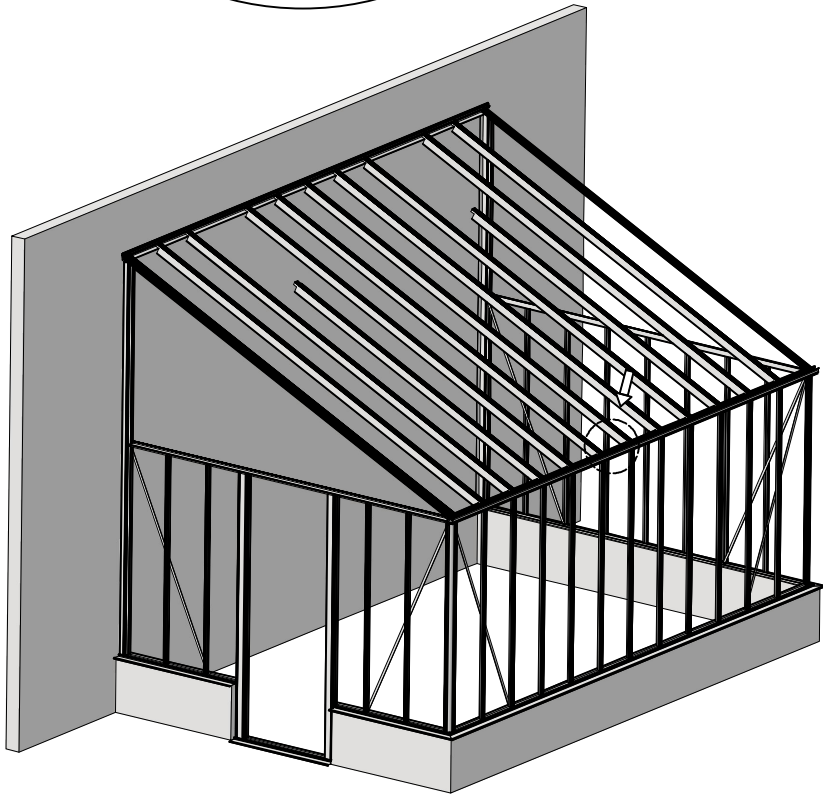

 = M6x12

 = M6x12

 = M6x12

 = 8x40  = M5x60

 = 8x40  = M5x60

Ø = 8mm 

 = 4,8x16

Ø = 4mm 

 = M6x12

 = M6x12

 = M6x16
 = M6x12

Poly

= 4,8x16

= M6x12

 = M6x10

Glass Dimensions Nv Euro-serre Muurserre special on wall 3,07m 11° GlassH: 1650 Wall H : 430

Glass Size 730mm	Sides			Size Lenght x Wide			Roof	Size Lenght x Wide			m ²	m ²
	1650 x 360	1650 x 290	1615 x 730	3073 x 360	2233 x 360	825 x 730						
Muurserre special on wall 3,07m x 3,09m	20	2	1	6	2	1					14,0	8,8
Muurserre special on wall 3,07m x 3,80m	22	2	1	6	4	2					15,2	11,1
Muurserre special on wall 3,07m x 4,57m	24	2	1	8	4	2					16,4	13,3
Muurserre special on wall 3,07m x 5,30m	26	2	1	8	6	3					17,6	15,5
Muurserre special on wall 3,07m x 6,04m	28	2	1	10	6	3					18,8	17,7
Muurserre special on wall 3,07m x 6,77m	30	2	1	12	6	3					20,0	19,9
Muurserre special on wall 3,07m x 7,53m	32	2	1	12	8	4					21,1	22,1
Muurserre special on wall 3,07m x 8,30m	34	2	1	14	8	4					22,3	24,3