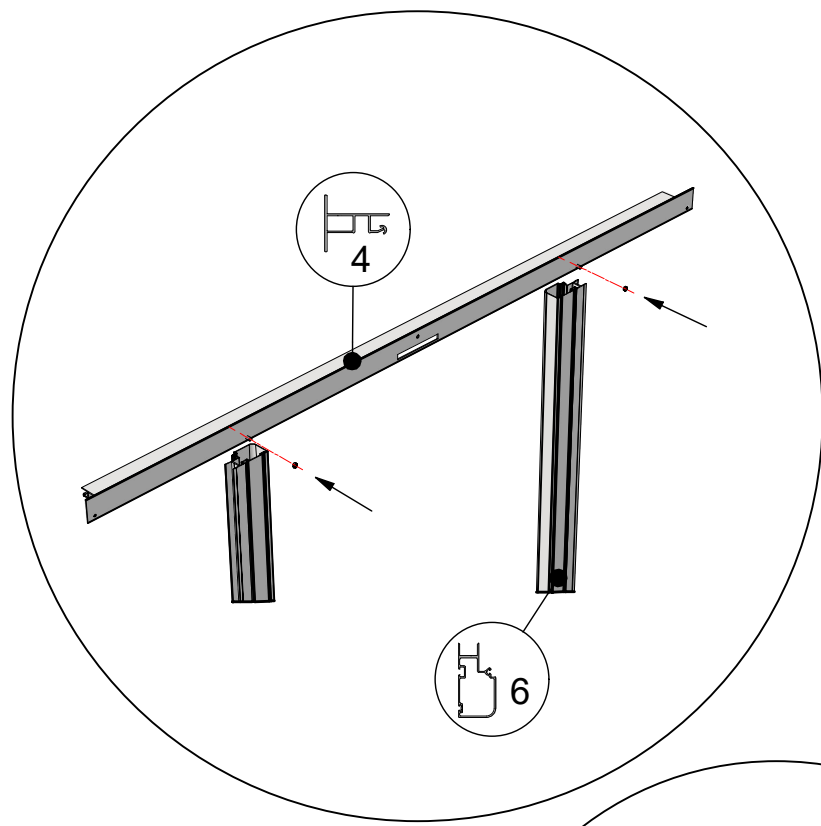

 = M6x12

 = M6x12

10

Euro-Muurserre > 6,04

 = M6x12 (4x)

 = M6x12

 = M6x12

 = M6x12

 = M6x12

 = M6x12

 = M6x12

 = 8x40  = M5x60

 = 8x40  = M5x60

Ø = 8mm 

 = 4,8x16

Ø = 4mm 

 = M6x12

 = M6x12

 = M6x16
 = M6x12

Poly

= 4,8x16

= M6x12

 = M6x10

Glass Dimensions Nv Euro-serre Muurserre special on wall 3,07m 11° GlassH: 1650 Wall H : 430