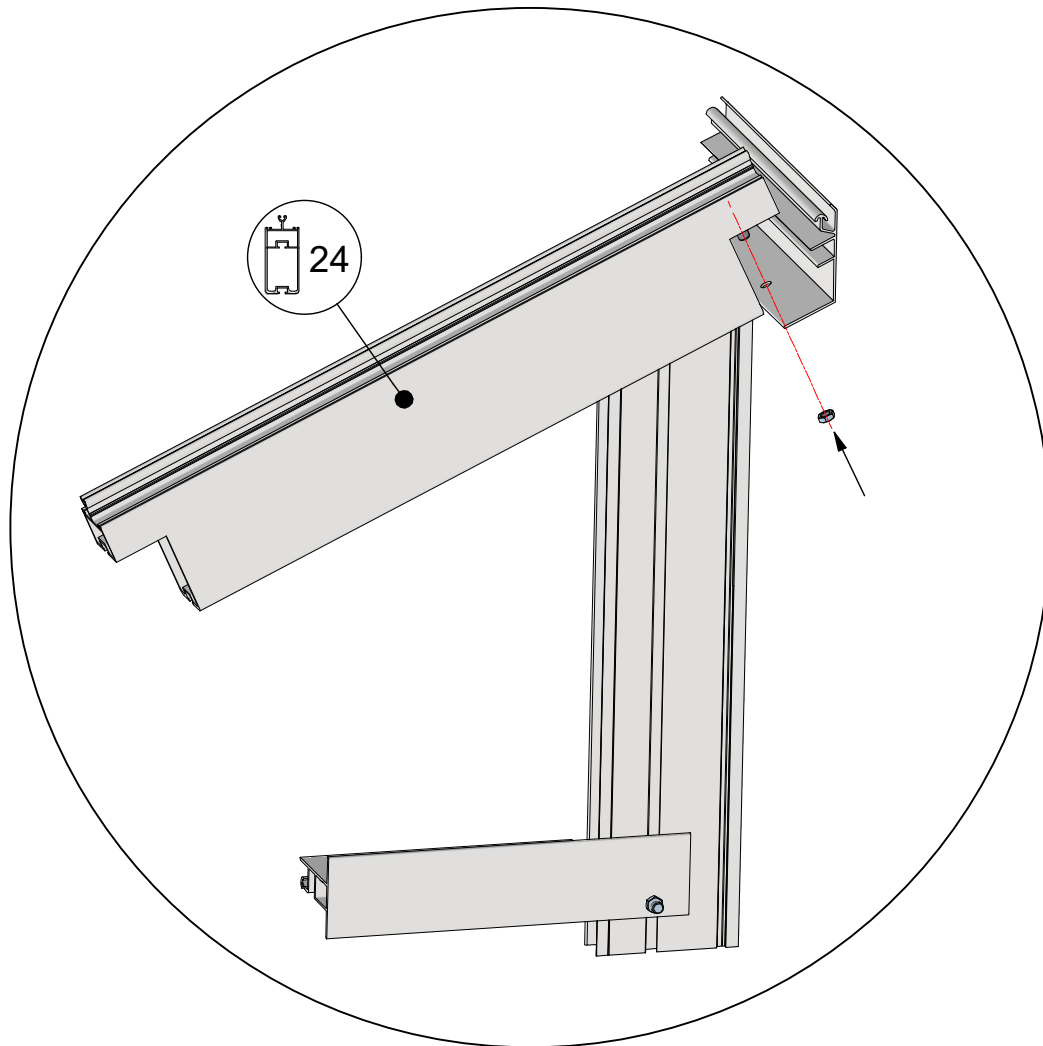

 = M6x12

 = M6x12

 = M6x12

 = 8x40  = M5x60

 = 8x40  = M5x60

Ø = 8mm 

 = 4,8x16

Ø = 4mm 

 = M6x12

 = M6x12

 = M6x16
 = M6x12

Poly

= 4,8x16

= M6x12

 = M6x10

Glass Dimensions Nv Euro-serre Muurserre special on wall 3,07m 11° GlassH: 1650 Wall H : 430