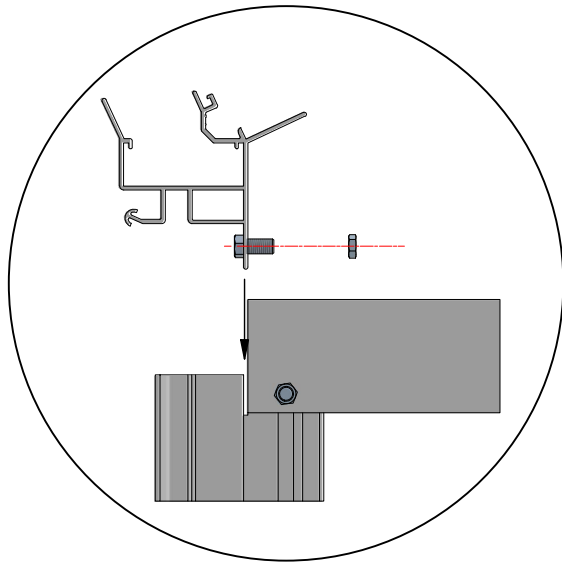

 = M6x12

 = M6x12

10

Euro-Muurserre > 6,04

 = M6x12 (4x)

 = M6x12

 = M6x12

 = M6x12

 = M6x12

 = M6x12

 = M6x12

 = 8x40  = M5x60

 = 8x40  = M5x60

Ø = 8mm 

 = 4,8x16

Ø = 4mm 

 = M6x12

 = M6x12

 = M6x16
 = M6x12

Poly

= 4,8x16

= M6x12

 = M6x10

Glass Dimensions Nv Euro-serre Muurserre special on wall 3,07m 11° GlassH: 1650 Wall H : 430

Points

Opgemaakt op 28-10-2022

Glass Dimensions Nv Euro-serre		Muurserre special on wall			3,07m	25°	GlassH: 1650		Wall H : 430			
Glass Size 730mm	Sides		Size Length x Wide		Roof	Size Length x Wide					m²	m²
	1650 x 360	1650 x 290	1615 x 730		3148 x 360	2308 x 360	825 x 730					
Muurserre special on wall 3,07m x 3,09m	20	2	1		6	2	1				14,0	9,1
Muurserre special on wall 3,07m x 3,80m	22	2	1		6	4	2				15,2	11,3
Muurserre special on wall 3,07m x 4,57m	24	2	1		8	4	2				16,4	13,6
Muurserre special on wall 3,07m x 5,30m	26	2	1		8	6	3				17,6	15,9
Muurserre special on wall 3,07m x 6,04m	28	2	1		10	6	3				18,8	18,1
Muurserre special on wall 3,07m x 6,77m	30	2	1		12	6	3				20,0	20,4
Muurserre special on wall 3,07m x 7,53m	32	2	1		12	8	4				21,1	22,7
Muurserre special on wall 3,07m x 8,30m	34	2	1		14	8	4				22,3	24,9
Points											3,01 m²	