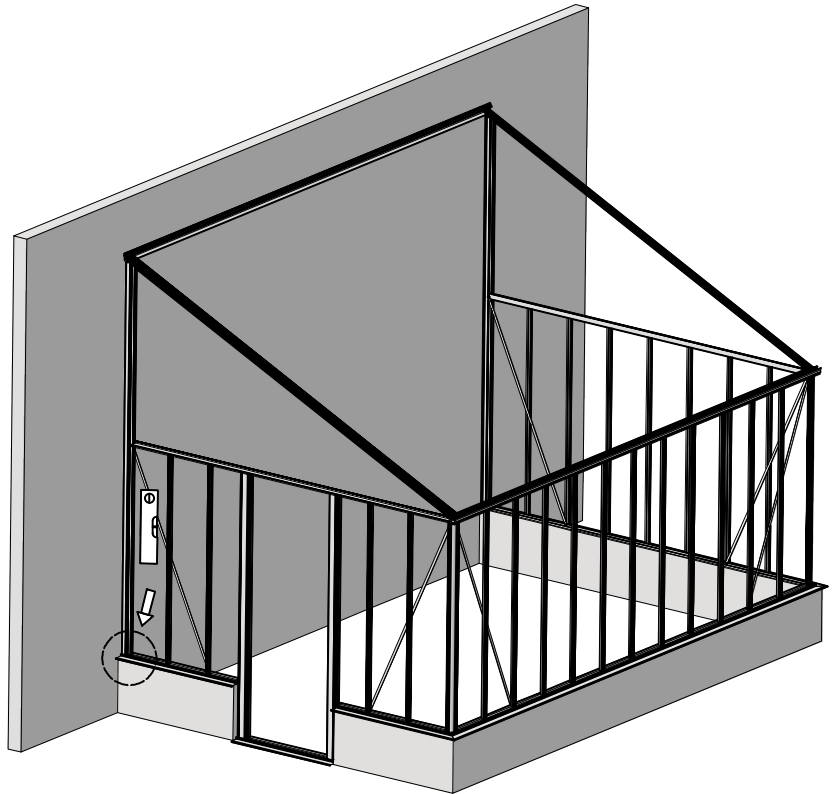

 = M6x12

 = M6x12

 = M6x12

 = 8x40  = M5x60

 = 8x40  = M5x60

Ø = 8mm 

 = 4,8x16

Ø = 4mm 

 = M6x12

 = M6x12

 = M6x16
 = M6x12

Poly

= 4,8x16

= M6x12

 = M6x10

Glass Dimensions Nv Euro-serre Muurserre special on wall 3,07m 11° GlassH: 1650 Wall H : 430

Glass Size 730mm	Sides			Size Lenght x Wide			Roof	Size Lenght x Wide			m ²	m ²
	1650 x 360	1650 x 290	1615 x 730	3073 x 360	2233 x 360	825 x 730						
Muurserre special on wall 3,07m x 3,09m	20	2	1	6	2	1					14,0	8,8
Muurserre special on wall 3,07m x 3,80m	22	2	1	6	4	2					15,2	11,1
Muurserre special on wall 3,07m x 4,57m	24	2	1	8	4	2					16,4	13,3
Muurserre special on wall 3,07m x 5,30m	26	2	1	8	6	3					17,6	15,5
Muurserre special on wall 3,07m x 6,04m	28	2	1	10	6	3					18,8	17,7
Muurserre special on wall 3,07m x 6,77m	30	2	1	12	6	3					20,0	19,9
Muurserre special on wall 3,07m x 7,53m	32	2	1	12	8	4					21,1	22,1
Muurserre special on wall 3,07m x 8,30m	34	2	1	14	8	4					22,3	24,3