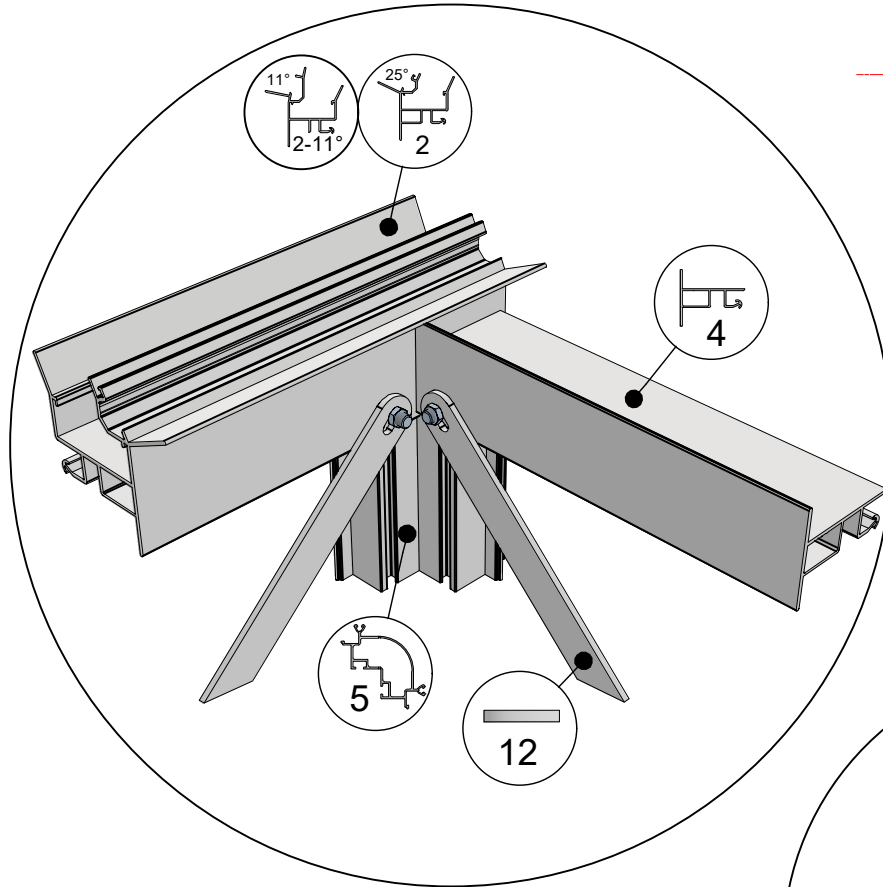

 = M6x12

 = M6x12

10

Euro-Muurserre > 6,04

 = M6x12 (4x)

 = M6x12

 = M6x12

 = M6x12

 = M6x12

 = M6x12

 = M6x12

 = 8x40  = M5x60

 = 8x40  = M5x60

Ø = 8mm 

 = 4,8x16

Ø = 4mm 

 = M6x12

 = M6x12

 = M6x16
 = M6x12

Poly

= 4,8x16

= M6x12

 = M6x10

Glass Dimensions Nv Euro-serre Muurserre special on wall 3,07m 11° GlassH: 1650 Wall H : 430