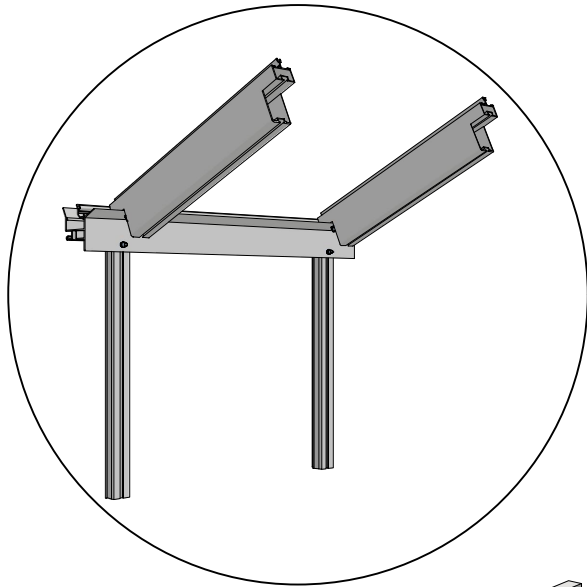

 = M6x12

 = M6x12

 = M6x12

 = 8x40  = M5x60

 = 8x40  = M5x60

Ø = 8mm 

 = 4,8x16

Ø = 4mm 

 = M6x12

 = M6x12

 = M6x16
 = M6x12

Poly

= 4,8x16

= M6x12

 = M6x10

Glass Dimensions Nv Euro-serre Muurserre special on wall 3,07m 11° GlassH: 1650 Wall H : 430